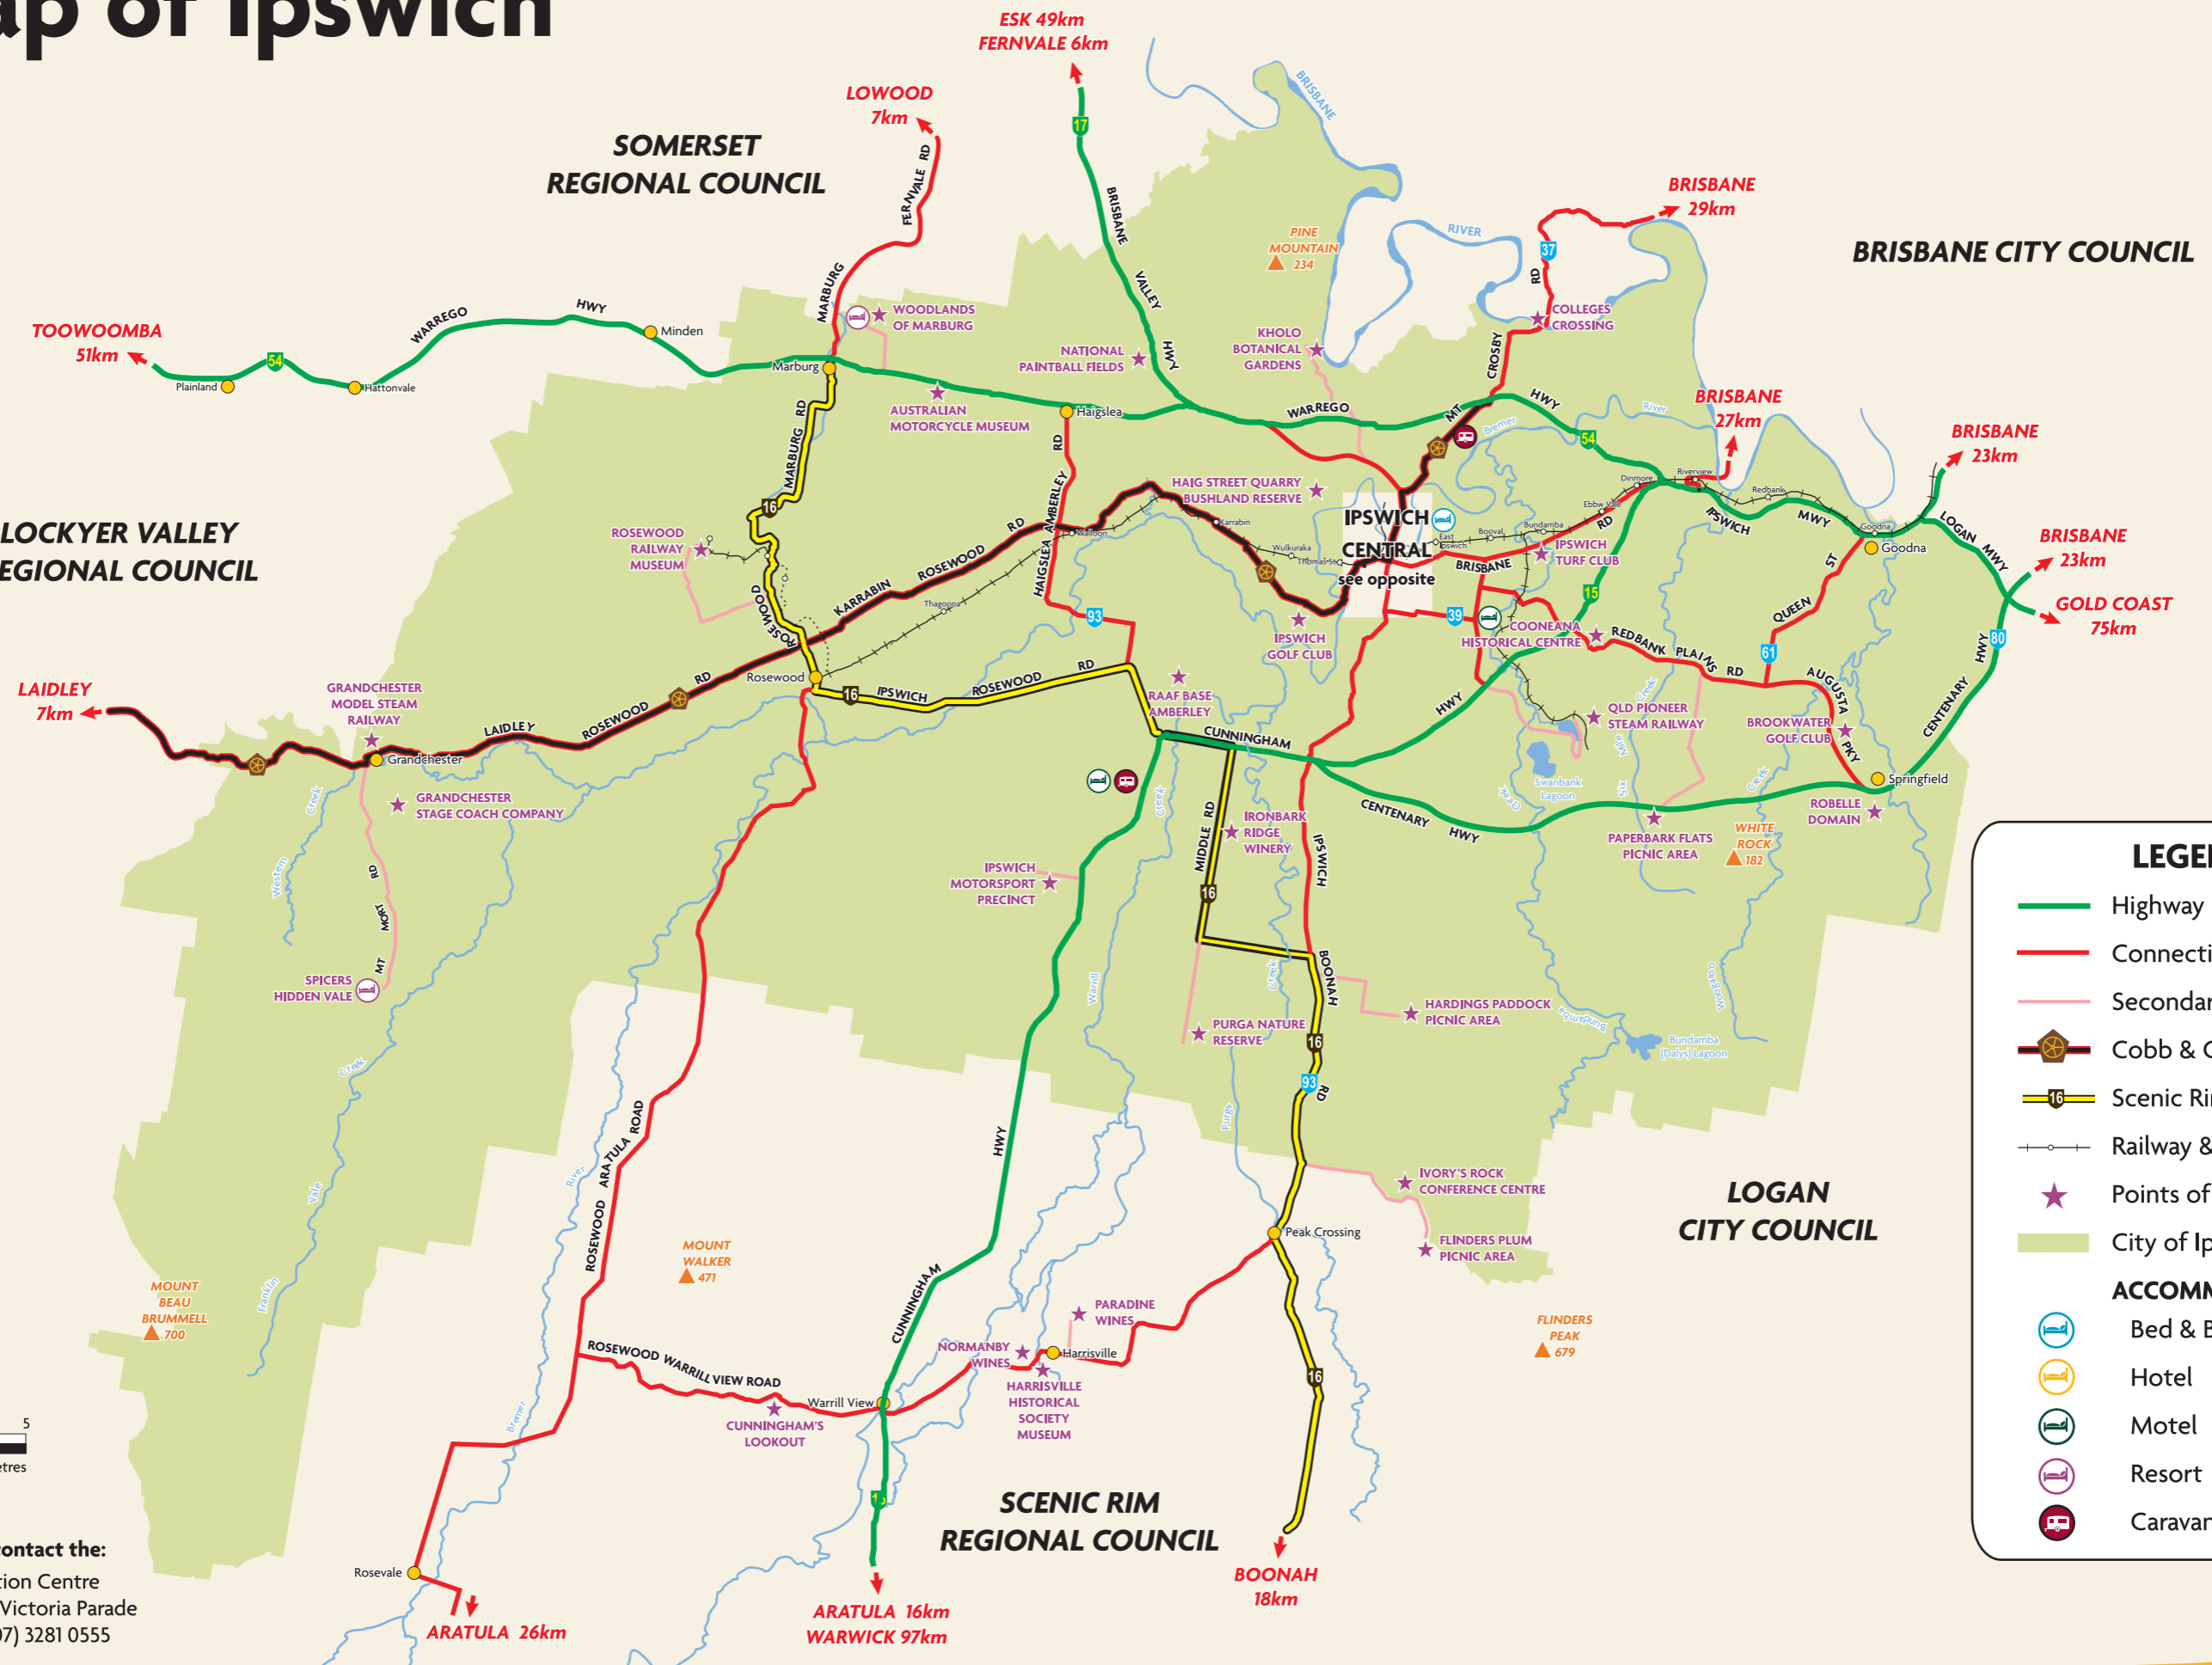

# Map of Ipswich

For more information contact the:  
 Ipswich Visitor Information Centre  
 Queens Park, 14 Queen Victoria Parade  
 Ipswich QLD 4305 Ph: (07) 3281 0555

### LEGEND

- Highway
- Connecting Road
- Secondary Road
- Cobb & Co Tourist Drive
- Scenic Rim Tourist Drive
- Railway & Station
- ★ Points of Interest
- City of Ipswich

### ACCOMMODATION

- Bed & Breakfast & Other
- Hotel
- Motel
- Resort
- Caravan Park